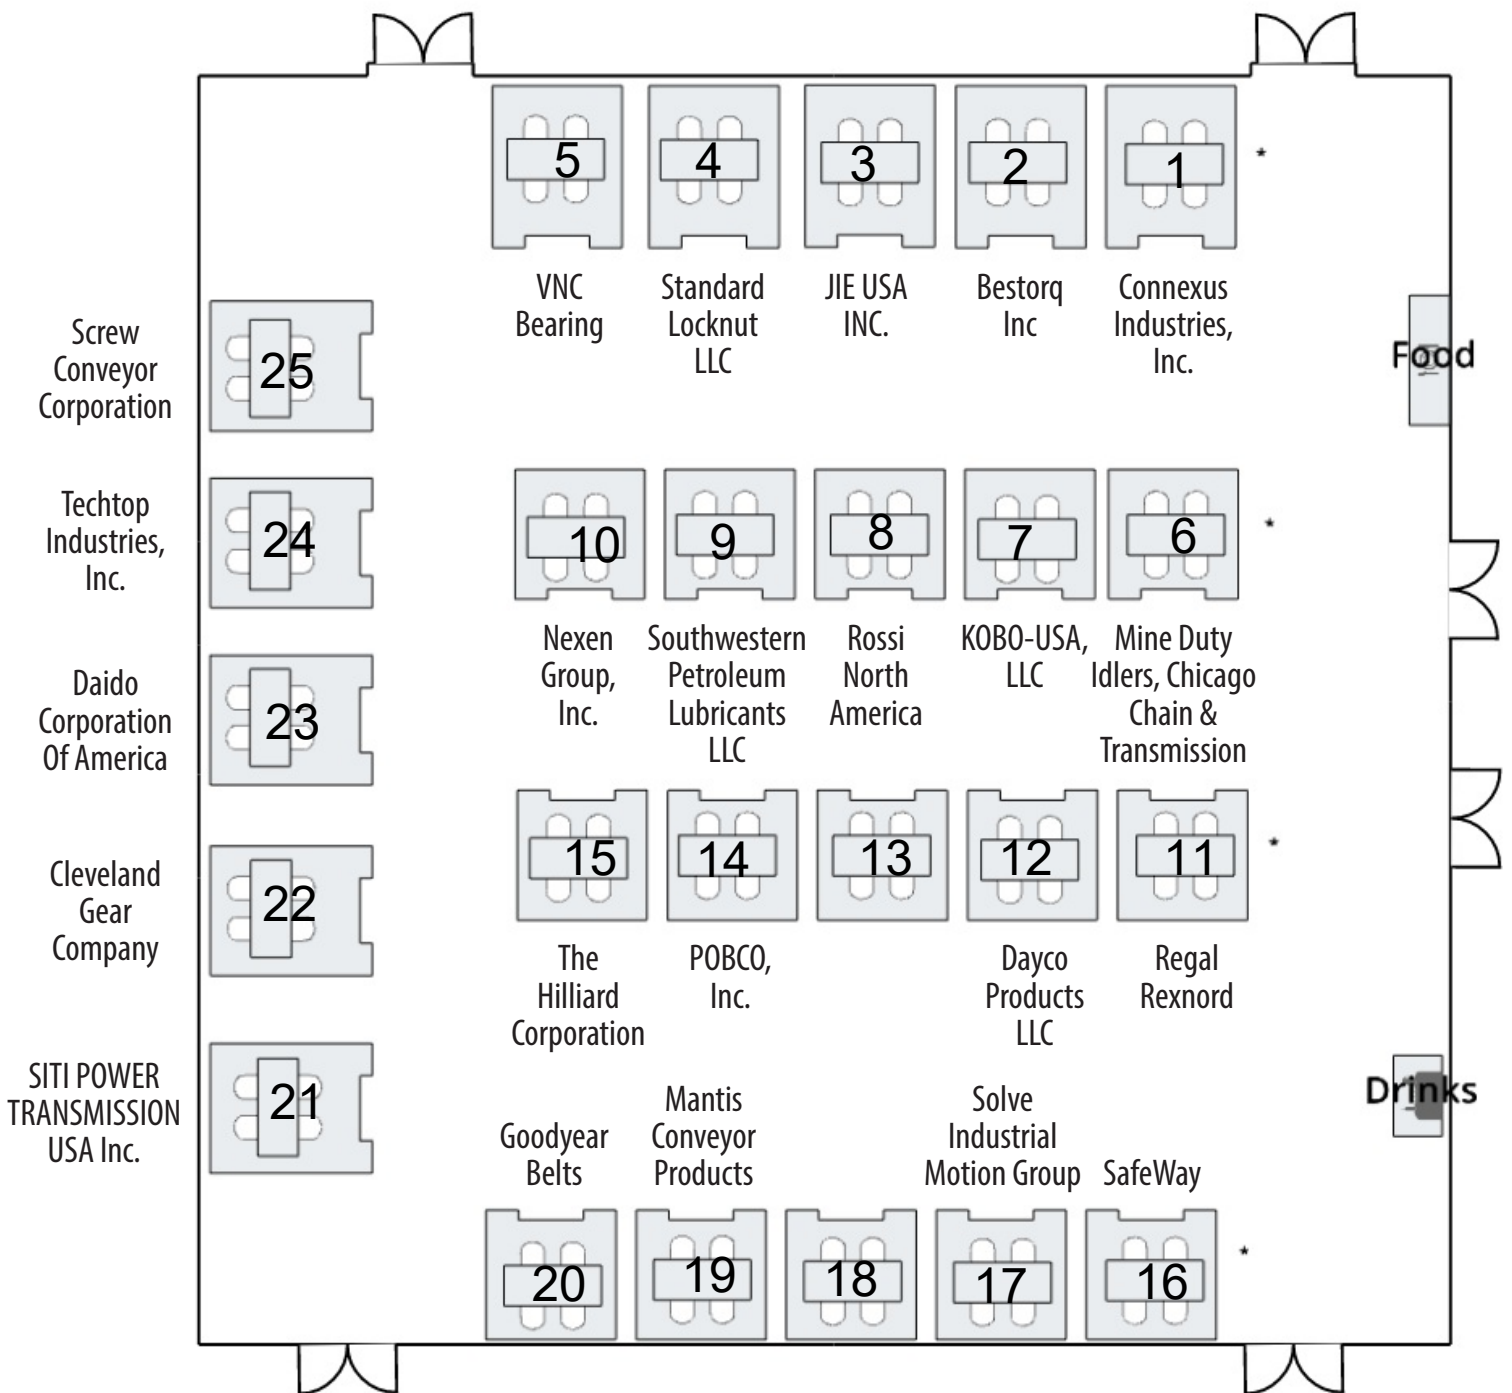

NAVIGATING THE FUTURE

REPMIX PARTICIPATING COMPANIES LAYOUT / FRIDAY, APRIL 21

NAVIGATING THE FUTURE

REPMIX PARTICIPATING COMPANIES LAYOUT / FRIDAY, APRIL 21

COMPANY	BOOTH	COMPANY	BOOTH
Connexus Industries, Inc.	1	Dayco Products LLC	12
Bestorq Inc	2	POBCO, Inc.	14
JIE USA INC.	3	The Hilliard Corporation	15
Standard Locknut LLC	4	SafeWay	16
VNC Bearing	5	Solve Industrial Motion Group	17
Mine Duty Idlers, Chicago Chain & Transmission	6	Mantis Conveyor Products	19
KOBO-USA, LLC	7	Goodyear Belts	20
Rossi North America	8	SITI POWER TRANSMISSION USA Inc.	21
Southwestern Petroleum Lubricants LLC	9	Cleveland Gear Company	22
Nexen Group, Inc.	10	Daido Corporation Of America	23
Regal Rexnord	11	Techtop Industries, Inc.	24
		Screw Conveyor Corporation	25